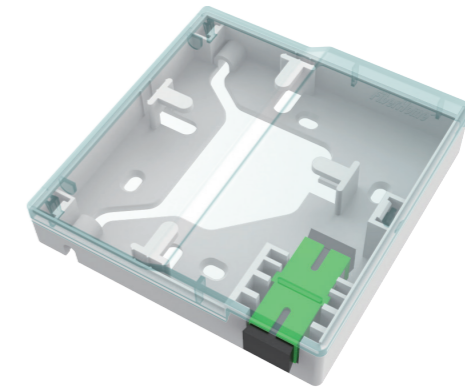

Fiber Termination Boxes

06

FitTB-501

Type	FTB-501
Size (H×W×D, mm)	86×86×22
Adaptor capacity	1*SC
Applicable environment	Indoor

Optical fiber zoning management

Compact and compact

Built in adapte

FitTB-502-B

Type	FTB-502-B
Size (H×W×D, mm)	86×86×23
Adaptor capacity	2*SC
Applicable environment	Indoor

FitTB-506

Type	FTB-506
Size (H×W×D, mm)	78×120×25
Adaptor capacity	2*SC
Applicable environment	Indoor

FitTB-512

Type	FTB-512
Size (H×W×D, mm)	167×102×32
Adaptor capacity	2*SC
Applicable environment	Indoor/Outdoor

FitTB-513

Type	FTB-513
Size (H×W×D, mm)	206×115×40.5
Adaptor capacity	4*SC
Applicable environment	Indoor/Outdoor

FitTB-515 series

Type	Size (H×W×D, mm)	Adaptor capacity	Applicable environment
FitTB-515	170×75×50	10*SC	Indoor
FitTB-515-B	170×75×50	9*SC	Indoor
FitTB-515-C	170×75×50	5*SC	Indoor
FitTB-515-D	170×75×50	3*SC	Indoor