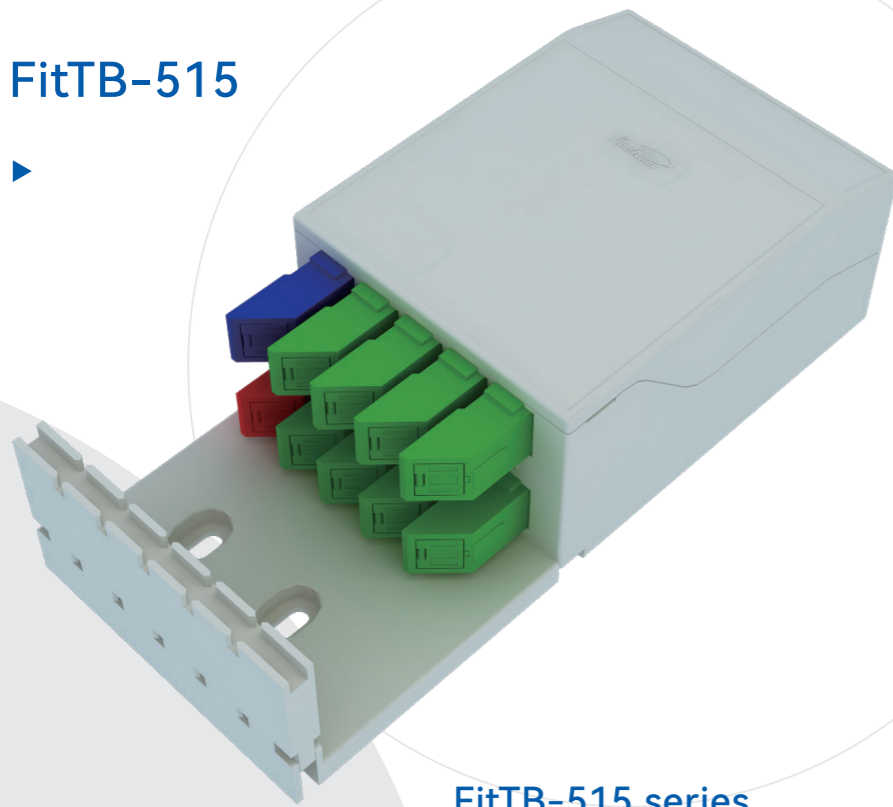

Type	FTB-512
Size (H×W×D, mm)	167×102×32
Adaptor capacity	2*SC
Applicable environment	Indoor/Outdoor

FitTB-513

Type	FTB-513
Size (H×W×D, mm)	206×115×40.5
Adaptor capacity	4*SC
Applicable environment	Indoor/Outdoor

FitTB-502-B

FitTB-506

FitTB-512

FitTB-513

FitTB-515

- ☆ ♻️ ♻️ ♻️
- Small and beautiful
- Convenient installation
- Optical fiber zoning management
- Meet the needs of different scenarios of one shot bifurcation

FitTB-515 series

Type	Size (H×W×D, mm)	Adaptor capacity	Applicable environment
FitTB-515	170×75×50	10*SC	Indoor
FitTB-515-B	170×75×50	9*SC	Indoor
FitTB-515-C	170×75×50	5*SC	Indoor
FitTB-515-D	170×75×50	3*SC	Indoor

FitTB-522

Type	Size (H×W×D, mm)	Adaptor capacity	Applicable environment
FitTB-522	230×130×60	8*SC	Indoor

FitTB-524/525 series

- 🔒 🔬
- Built-in fiber cable management
- V1 flame retardant for durability

Front view