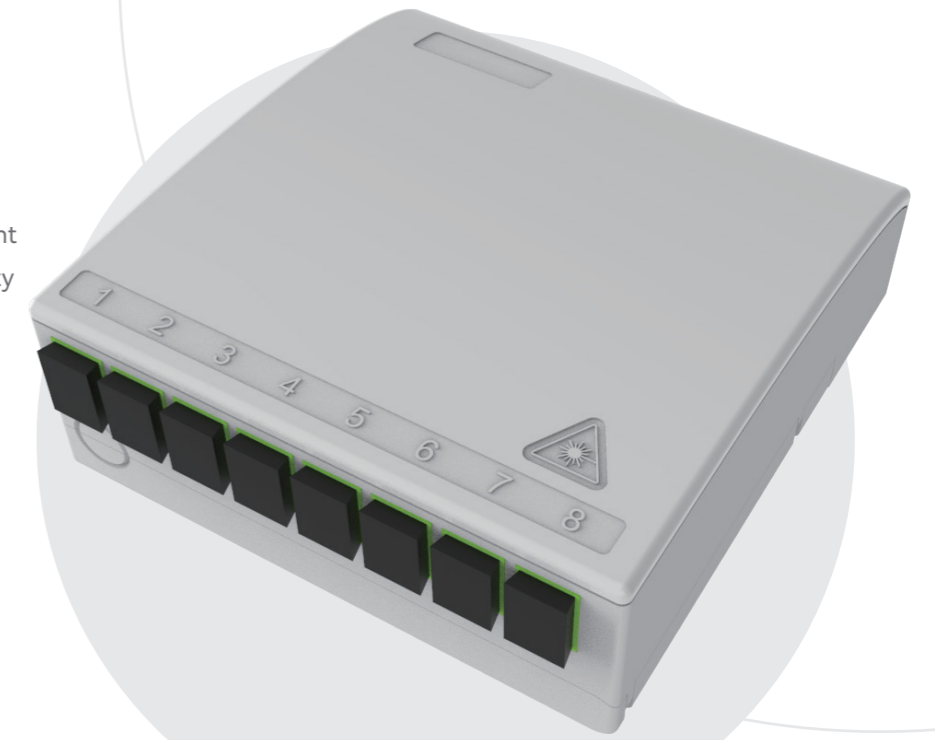

FitTB-502-B

FitTB-506

FitTB-512

FitTB-513

FitTB-515

- ☆ ♻️ ♻️ ♻️
- Small and beautiful
- Convenient installation
- Optical fiber zoning management
- Meet the needs of different scenarios of one shot bifurcation

FitTB-522

Type	Size (H×W×D, mm)	Adaptor capacity	Applicable environment
FitTB-522	230×130×60	8*SC	Indoor

FitTB-524/525 series

- 🔒 🔬
- Built-in fiber cable management
- V1 flame retardant for durability

Front view