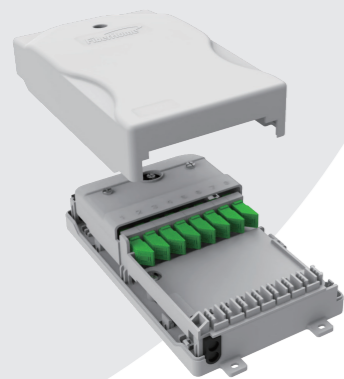

FitTB-515

- ☆ ♻️ ♻️ ♻️
- Small and beautiful
- Convenient installation
- Optical fiber zoning management
- Meet the needs of different scenarios of one shot bifurcation

FitTB-515 series

Type	Size (H×W×D, mm)	Adaptor capacity	Applicable environment
FitTB-515	170×75×50	10*SC	Indoor
FitTB-515-B	170×75×50	9*SC	Indoor
FitTB-515-C	170×75×50	5*SC	Indoor
FitTB-515-D	170×75×50	3*SC	Indoor

FitTB-522

Type	Size (H×W×D, mm)	Adaptor capacity	Applicable environment
FitTB-522	230×130×60	8*SC	Indoor

FitTB-524/525 series

- 🔒 🔬
- Built-in fiber cable management
- V1 flame retardant for durability